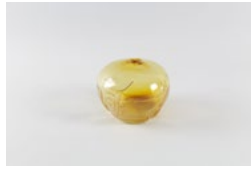

30

35

40

45

50

55

60

65

70

75

80

85

90

95

100

The 1/2 Ltr forms are made from the leftover materials from the actual production. Each edition is limited to the number that can be made from the leftovers. In the production of glass, colour cones are used to realise individual colour wishes, often leaving small remains that can no longer be assigned. We use these mixed colours for our limited editions. The shape but also the intensity of the colour is always unique. All works are signed and numbered.