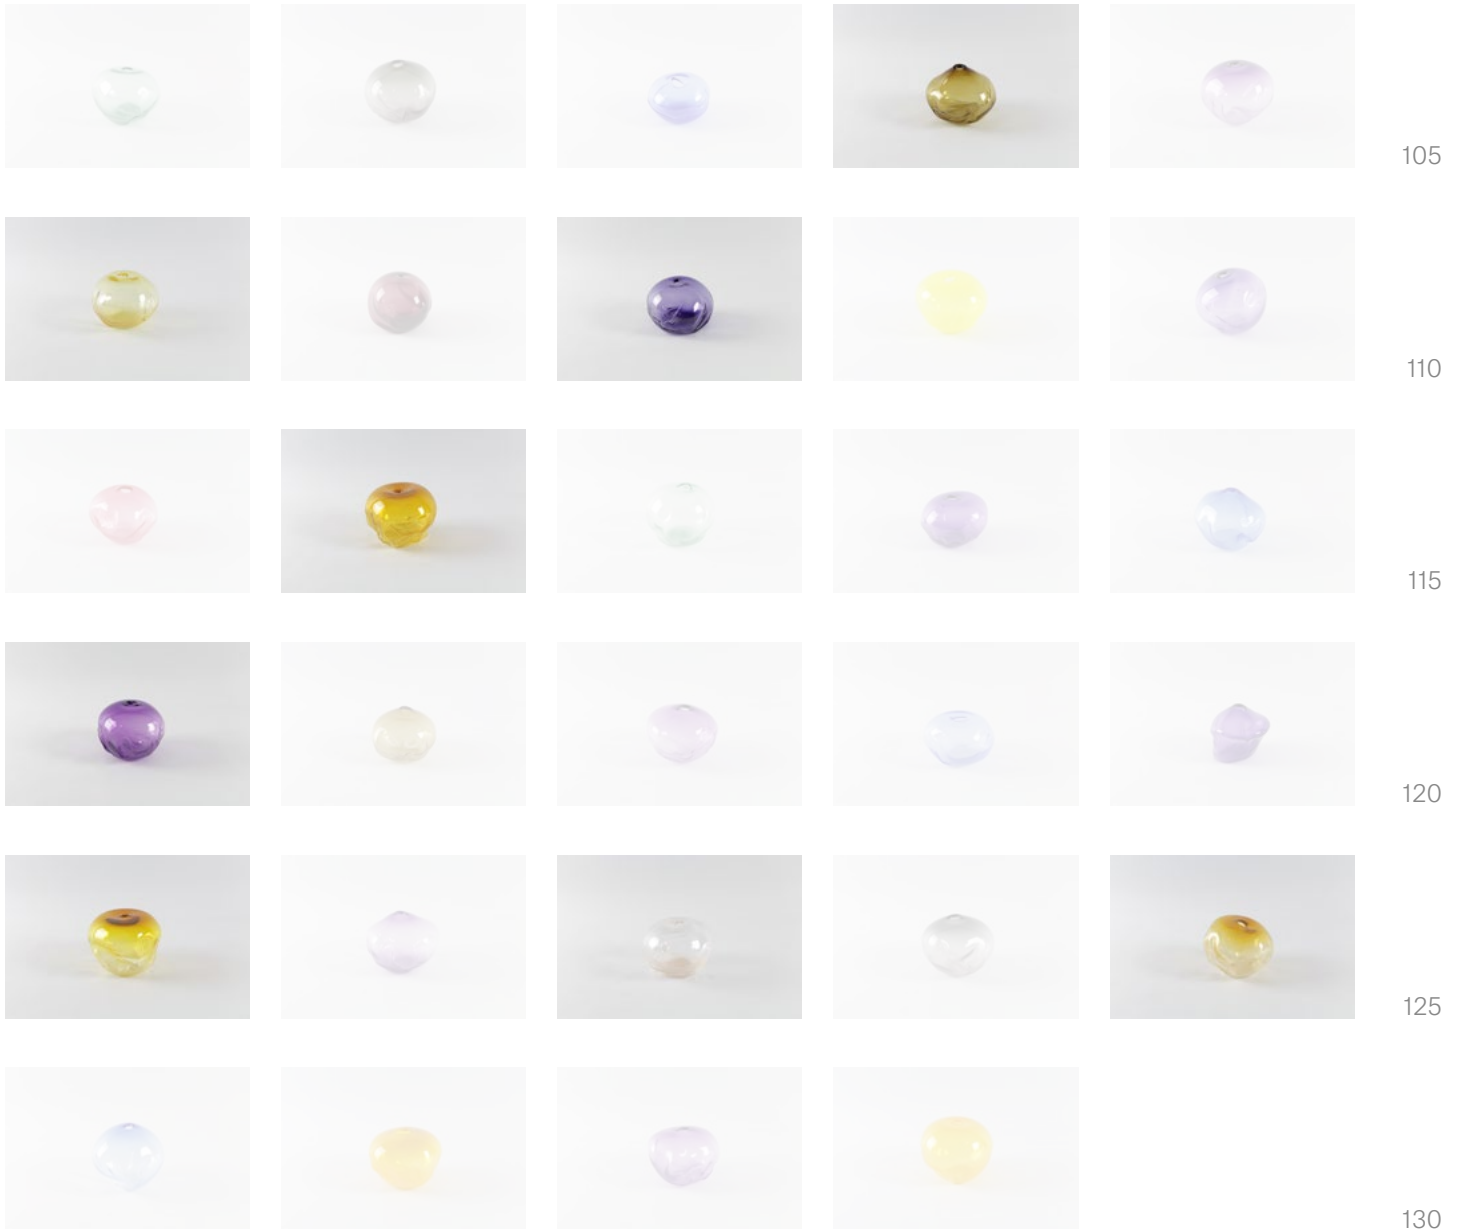

70

75

80

85

90

95

100

The 1/2 Ltr forms are made from the leftover materials from the actual production. Each edition is limited to the number that can be made from the leftovers. In the production of glass, colour cones are used to realise individual colour wishes, often leaving small remains that can no longer be assigned. We use these mixed colours for our limited editions. The shape but also the intensity of the colour is always unique. All works are signed and numbered.