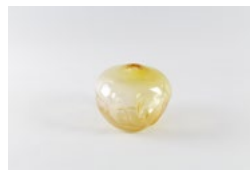

30

35

40

45

50

55

60

65

70

75

80

85

90

95

100

The 1/2 Ltr forms are made from the leftover materials from the actual production. Each edition is limited to the number that can be made from the leftovers. In the production of glass, colour cones are used to realise individual colour wishes, often leaving small remains that can no longer be assigned. We use these mixed colours for our limited editions. The shape but also the intensity of the colour is always unique. All works are signed and numbered.